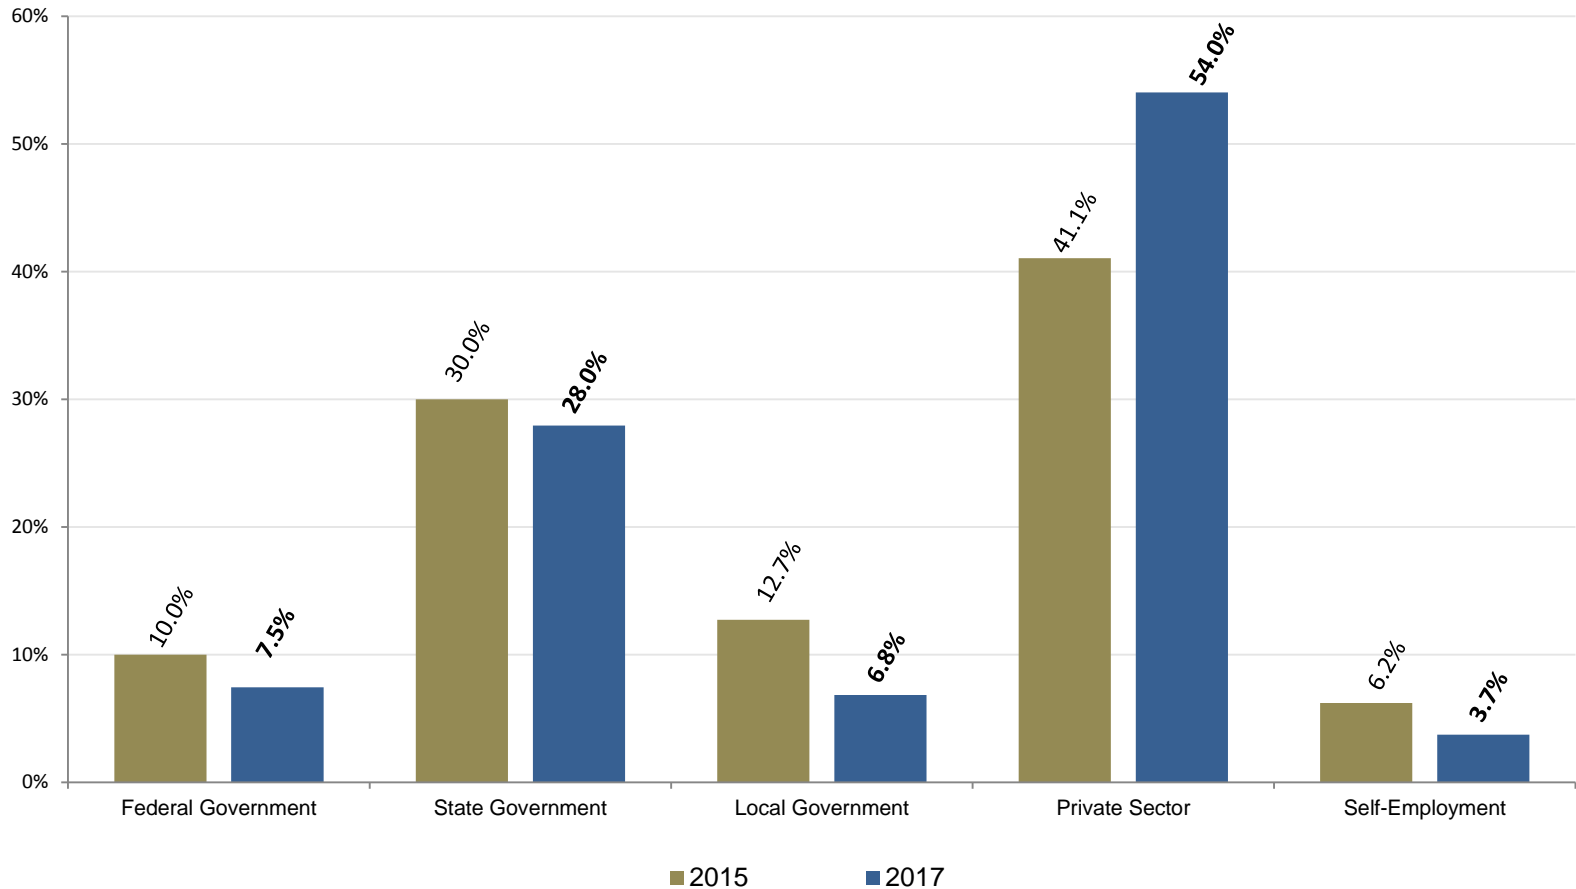

Continuing Education: Post Graduate Studies

Respondents for each survey year: 2011 (n=123), 2013 (n=363), 2015 (n=804), 2017 (n=195). The number of responses for each question may vary.

Graduate Follow-Up Survey Results

Employment Status

* "Retired" was added as a choice in 2017.

Graduate Follow-Up Survey Results

Employer Classification *

* Question was added in 2015.

Graduate Follow-Up Survey Results

Employment Position Details