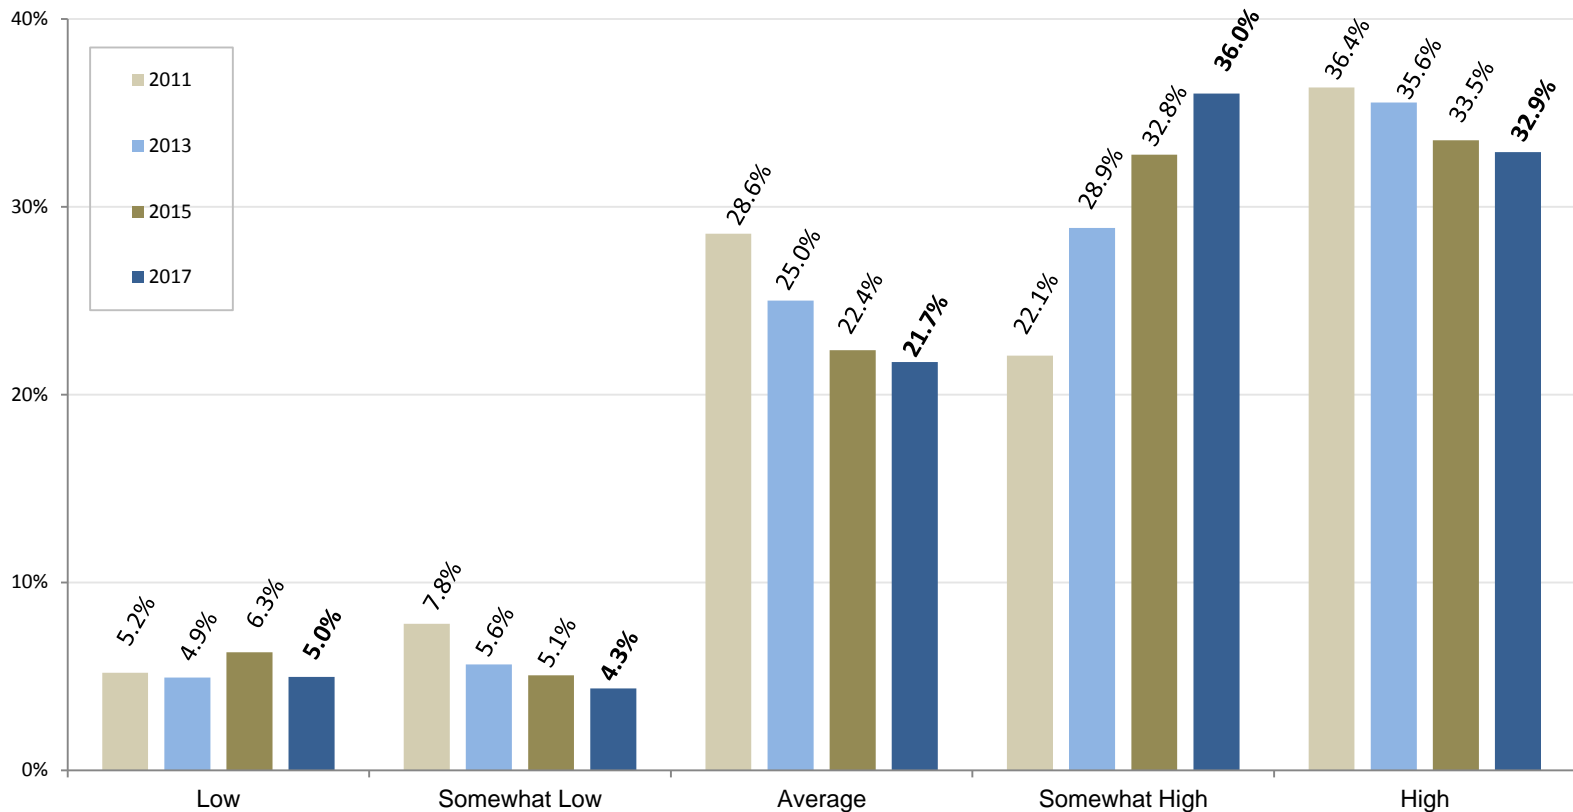

Graduate Follow-Up Survey Results

Knowledge of concepts and practices in your major as they relate to your job

How effectively your education at Athens State has assisted you in performing your job successfully

Respondents for each survey year: 2011 (n=123), 2013 (n=363), 2015 (n=804), 2017 (n=195). The number of responses for each question may vary.