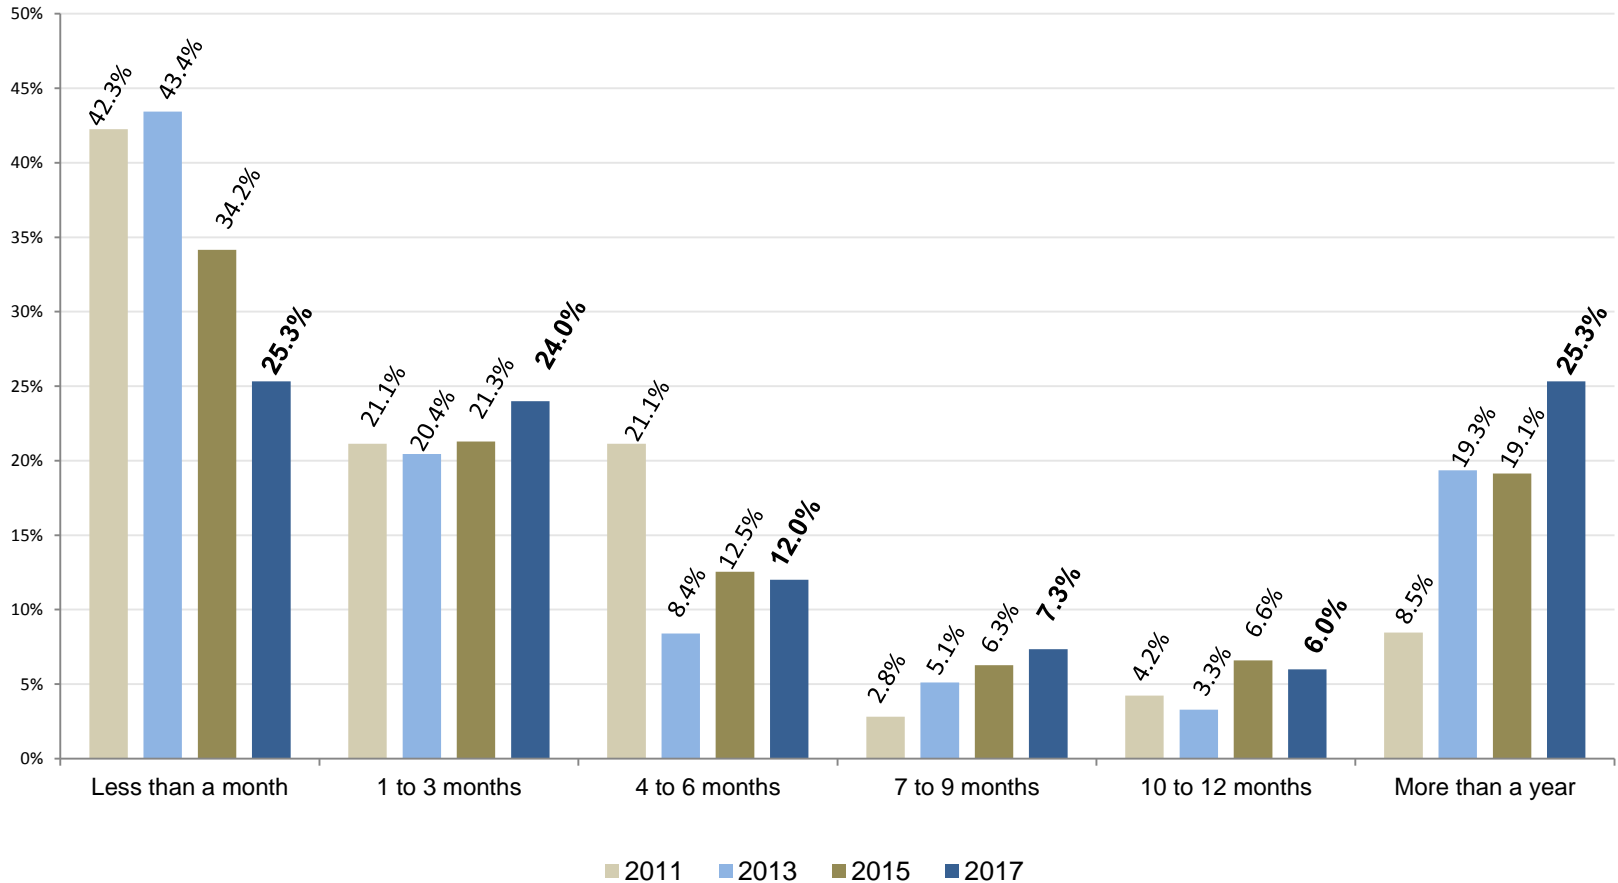

Employment Status

* "Retired" was added as a choice in 2017.

Graduate Follow-Up Survey Results

Employer Classification *

* Question was added in 2015.

Graduate Follow-Up Survey Results

Employment Position Details

Respondents for each survey year: 2011 (n=123), 2013 (n=363), 2015 (n=804), 2017 (n=195). The number of responses for each question may vary.

Graduate Follow-Up Survey Results

Annual Compensation

Respondents for each survey year: 2011 (n=123), 2013 (n=363), 2015 (n=804), 2017 (n=195). The number of responses for each question may vary.

Graduate Follow-Up Survey Results

Time Taken to Find Job

Respondents for each survey year: 2011 (n=123), 2013 (n=363), 2015 (n=804), 2017 (n=195). The number of responses for each question may vary.

Graduate Follow-Up Survey Results