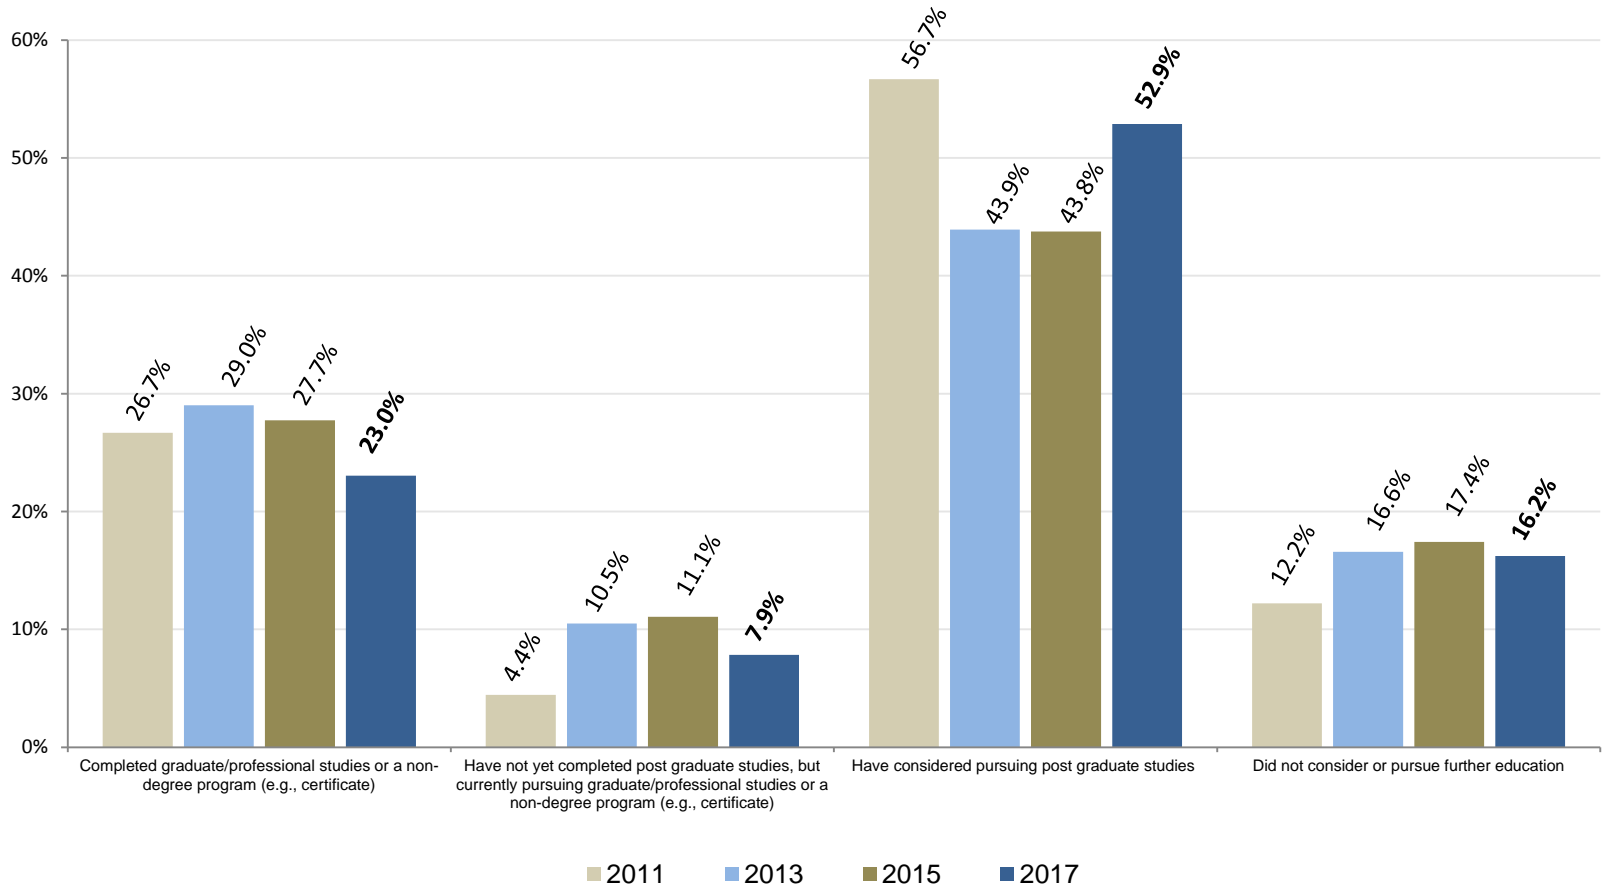

Continuing Education: Post Graduate Studies

Respondents for each survey year: 2011 (n=123), 2013 (n=363), 2015 (n=804), 2017 (n=195). The number of responses for each question may vary.

Graduate Follow-Up Survey Results

Employment Status

* "Retired" was added as a choice in 2017.

Graduate Follow-Up Survey Results

Employer Classification *

* Question was added in 2015.

Graduate Follow-Up Survey Results

Employment Position Details