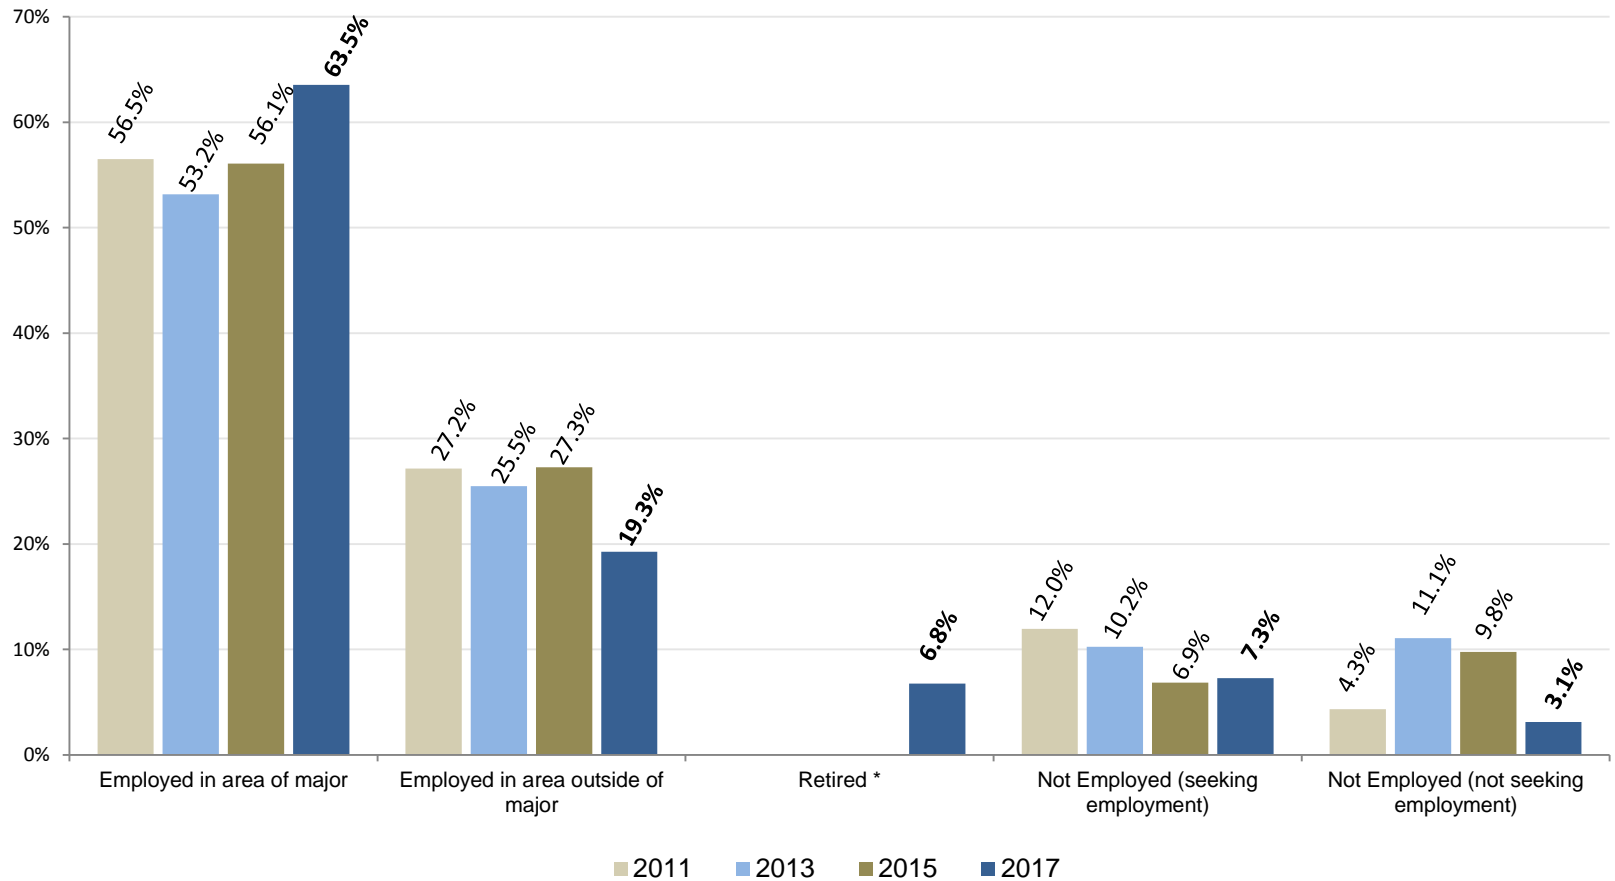

Graduate Follow-Up Survey Results

Employment Status

* "Retired" was added as a choice in 2017.