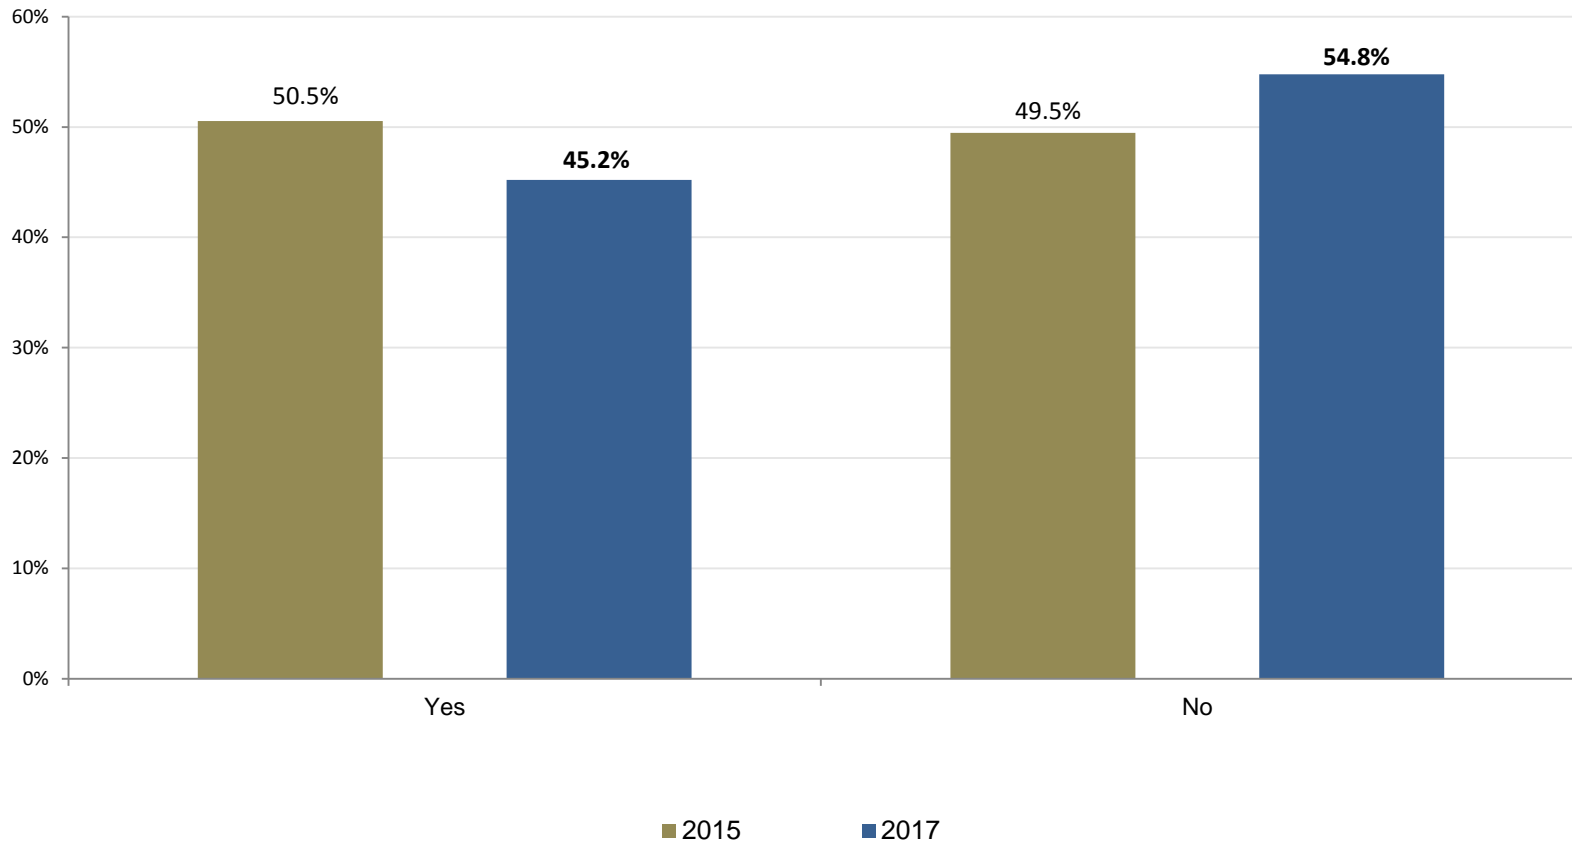

Graduate Follow-Up Survey Results

Participation in Volunteering *

* Question was added in 2015.