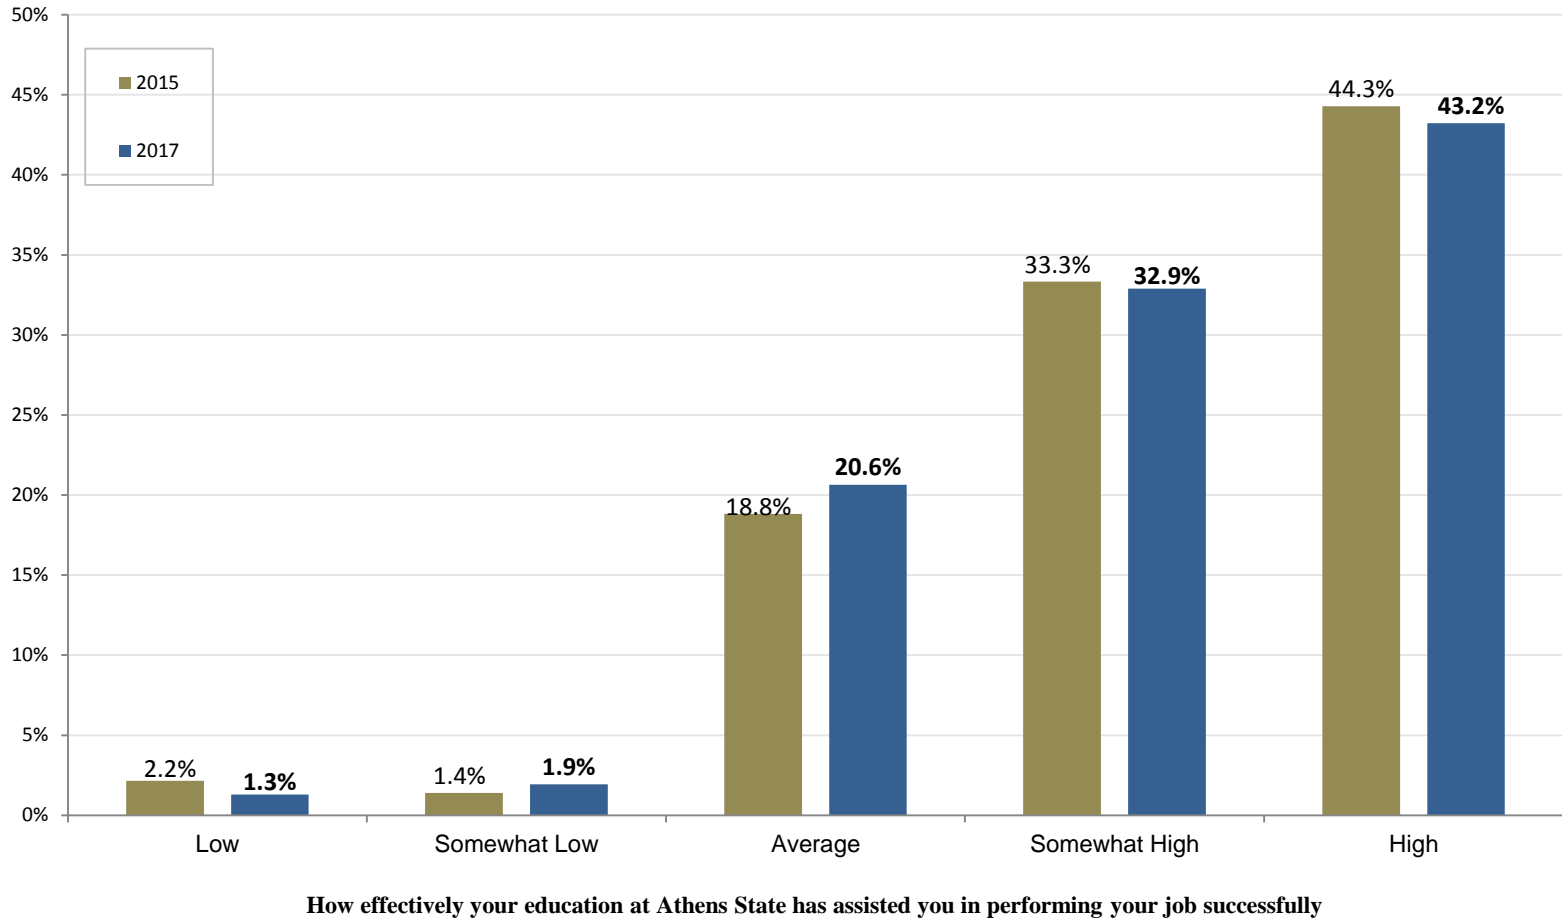

Graduate Follow-Up Survey Results

Understanding and appreciation of ethical standards *

* Question was added in 2015.